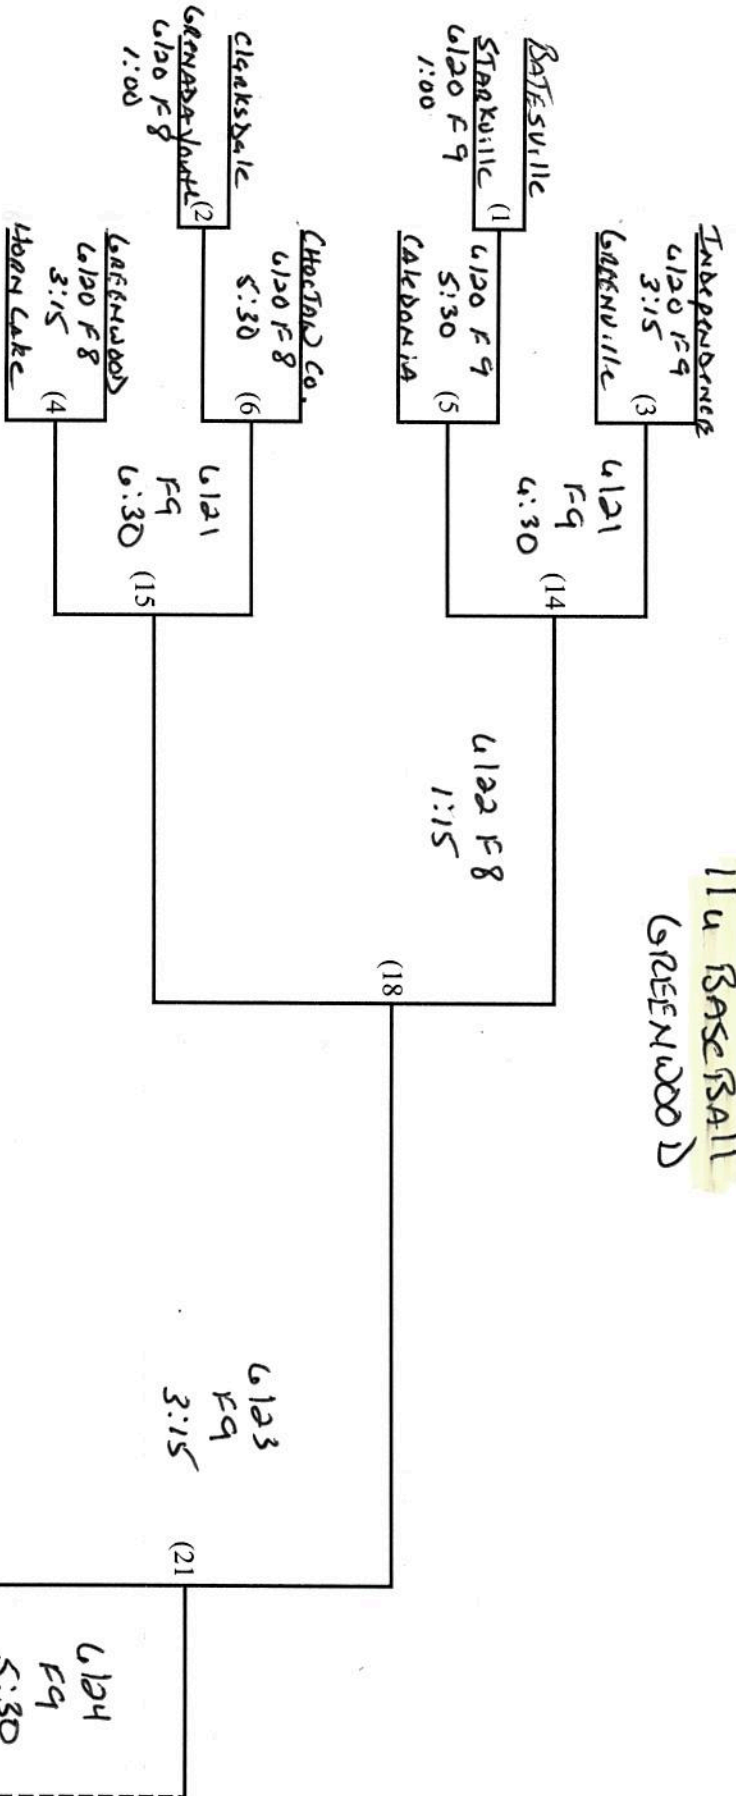

# 10 Teams - 3 Game Guarantee

114 BASEBALL  
GREENWOOD

## Loser's Bracket

L21 If First Loss